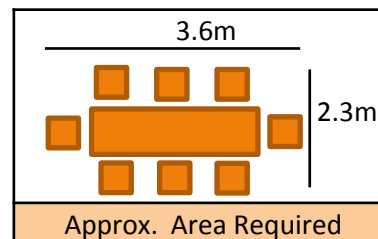

9 piece Dining