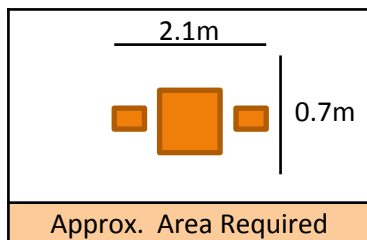

7 pce – Table + 2 x swivel chairs + 4 chairs

9 pce – Table + 2 x swivel chairs + 6 chairs

Product Sizes (in millimetres)

Swivel Chair W680 x D690 x H970

Dining Chair W680 x D690 x H970

3 piece table W700 x D700 x H700

7 piece table W1630 x D1010 x H705

9 piece table W2250 x D1010 x H705

3 piece Dining

7 piece Dining

9 piece Dining