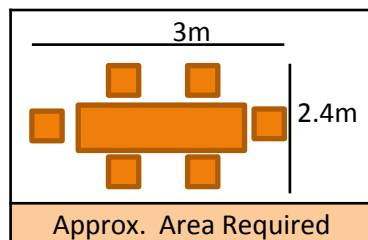

7 pce – Table + 2 x swivel chairs + 4 chairs

9 pce – Table + 2 x swivel chairs + 6 chairs

Product Sizes (in millimetres)

Swivel Chair W680 x D690 x H970

Dining Chair W680 x D690 x H970

3 piece table W700 x D700 x H700

7 piece table W1630 x D1010 x H705

9 piece table W2250 x D1010 x H705

3 piece Dining

7 piece Dining

9 piece Dining