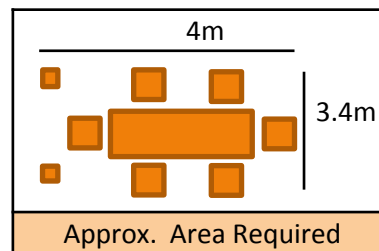

Available in Stripe and Plain Taupe cushions

Product Configuration

10 pce- Table + 6 chairs + 2 ottomans + Lazy Susan

5 pce – 2 chairs + 2 ottomans + side table

Product Sizes (in millimetres)

Chair W630 x D1175 x H970

Side Table W500 x D500 x H430

10 piece table W1650 x D1015 x H700

10 piece Dining

5 piece